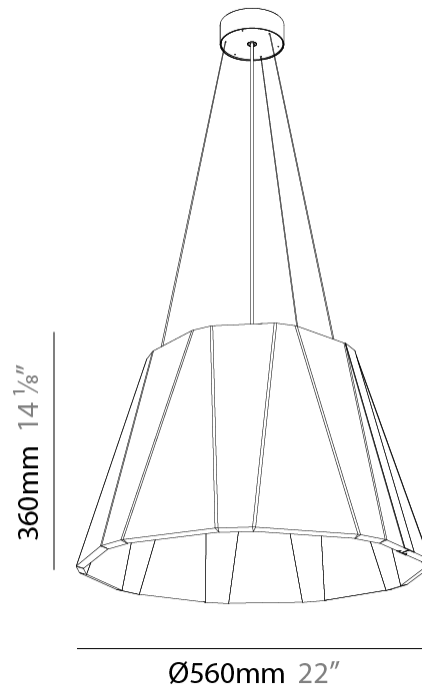

PHYSICAL

Shape: Cone
Diameter (mm): 560
Diameter (in): 22 1/8
Height (mm): 360
Height (in): 14 3/8
Weight (kg): 4.0

Diffuser: [Clear / Microprism / Clear Microprism](#)
Fixture Finish: [SSR / BKV / CWI / CRY / HAB / UFT / ITA / RUA / FTG / MYG / LOD / PUS / FRO / FUP / KIA / POP / BLS / SPG / MEY / GOH / CHC / COM / ABZ / JAG / OBR / MOS / ROR](#)
Holder Finish: [SSR / BKV / CWI / CRY / HAB / LAG / UFT / ITA / RUA / RUR / MIC / FTG / MYG / TWT / LOD / PUS / FRO / FUP / KIA / POP / BLS / SPG / MEY / GOH / GUM / CHC / COM / ABZ / JAG](#)
Acoustic Finish: [SFW / CYW / SEE / SYN / MTS / PMB / TTN / CYB / STO / DPE / BES / SHB / ARE / ANE / VRD / CRF](#)
Fixture Material: Acoustic
Primary Material: Acoustic
Cable Details: [2000mm/78 3/4" or 6000mm/236 1/4" Cable, - Black, Orange, Red, Transparent and White](#)

ELECTRICAL

Lamp Type: LED
Input Wattage (W): 34
Total Output Wattage (W): 30.9
Dimming: Tri-Mode (Non-Dimming and Phase Dimming (120Vac only) and 0-10V Dimming)
Driver Included: Yes
Driver Location: Integrated
Driver Type: Constant Current - Universal
Driver Class: Class 2
Input Voltage (V): 120 - 277
Constant Current (MA): 700mA & 350mA
Upon Request: [MATTER Dimming / DALI Dimming (Remote)](#)

LED

Color Temperature (°K): [2700 / 3000 / 3500 / 4000](#)
Max. Delivered Lumen (lm): Max 4654
CRI: >90 CRI
Lamp Life (hrs): 50000

OPTICAL

RATINGS AND CERTIFICATIONS
Certified By: Certified for North American Standards
IP rating: IP20