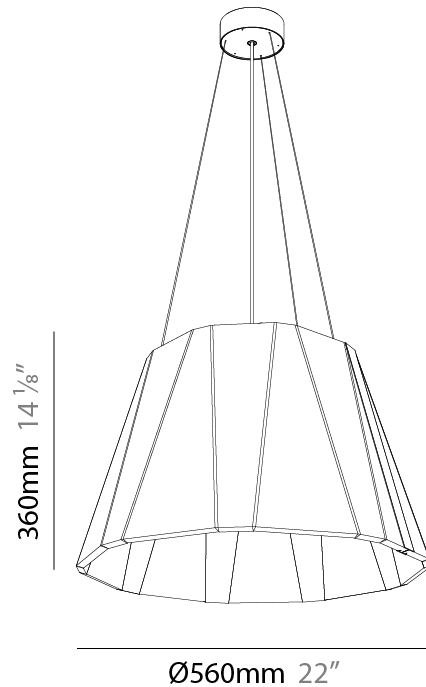

PHYSICAL

Shape: Cone
Diameter (mm): 560
Diameter (in): 22 1/8
Height (mm): 360
Height (in): 14 1/8
Weight (kg): 4.0

Diffuser: [Clear / Microprism / Clear Microprism](#)
Fixture Finish: [SSR / BKV / CWI / CRY / HAB / UFT / ITA / RUA / FTG / MYG / LOD / PUS / FRO / FUP / KIA / POP / BLS / SPG / MEY / GOH / CHC / COM / ABZ / JAG / OBR / MOS / ROR](#)
Holder Finish: [SSR / BKV / CWI / CRY / HAB / LAG / UFT / ITA / RUA / RUR / MIC / FTG / MYG / TWT / LOD / PUS / FRO / FUP / KIA / POP / BLS / SPG / MEY / GOH / GUM / CHC / COM / ABZ / JAG](#)
Acoustic Finish: [SFW / CYW / SEE / SYN / MTS / PMB / TTN / CYB / STO / DPE / BES / SHB / ARE / ANE / VRD / CRF](#)
Fixture Material: Acoustic
Primary Material: Acoustic
Cable Details: [2000mm/78 3/4" or 6000mm/236 1/4" Cable, - Black, Orange, Red, Transparent and White](#)

ELECTRICAL

Lamp Type: LED
Input Wattage (W): 26
Total Output Wattage (W): 23.6
Dimming: Tri-Mode (Non-Dimming and Phase Dimming (120Vac only) and 0-10V Dimming)
Driver Included: Yes
Driver Location: Integrated
Driver Type: Constant Current - Universal
Driver Class: Class 2
Input Voltage (V): 120 - 277
Constant Current (MA): 700mA
Upon Request: [MATTER Dimming / DALI Dimming (Remote)](#)

LED

Color Temperature (°K): [2700 / 3000 / 3500 / 4000](#)
Max. Delivered Lumen (lm): Max 3555
CRI: >90 CRI
Lamp Life (hrs): 50000

OPTICAL

RATINGS AND CERTIFICATIONS
Certified By: Certified for North American Standards
IP rating: IP20